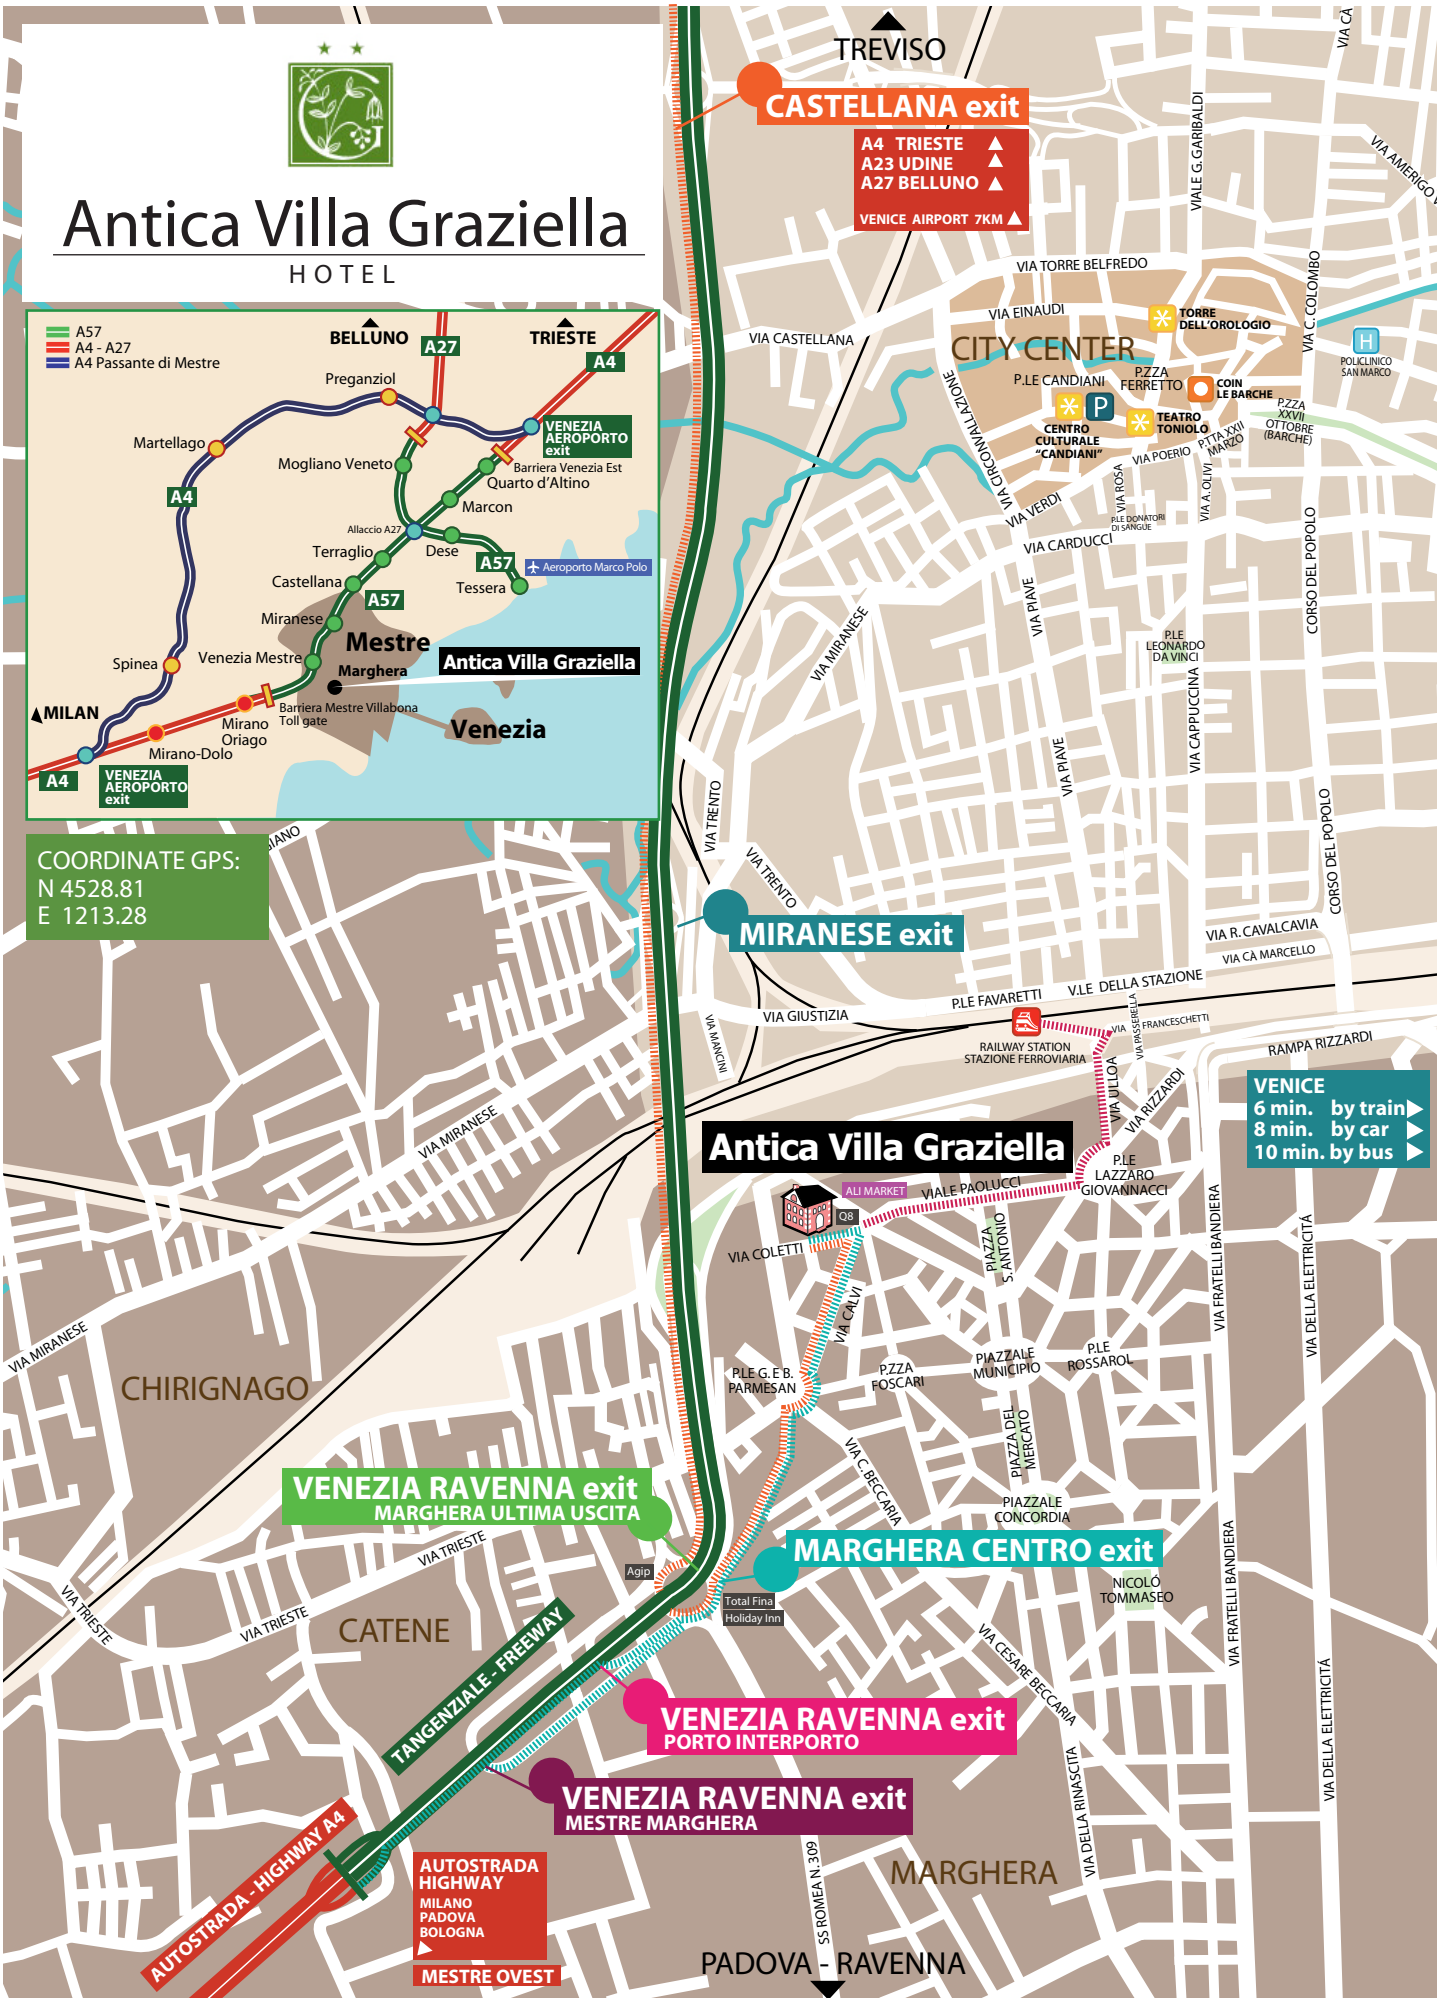

# Antica Villa Graziella

HOTEL

COORDINATE GPS:  
 N 4528.81  
 E 1213.28

**VENICE**  
 6 min. by train  
 8 min. by car  
 10 min. by bus